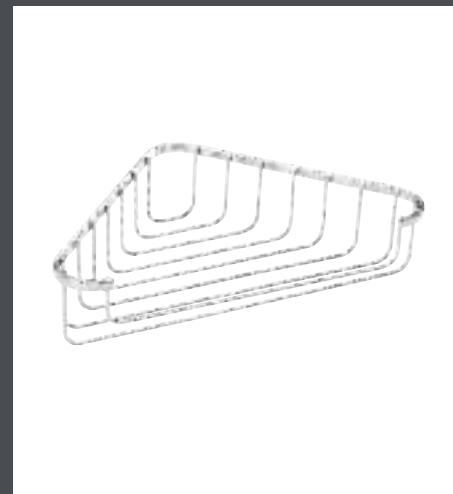

FINISHING TOUCHES - ACCESSORIES

Cosmetic Wire Basket

3
YEAR
GUARANTEE

- Chrome plated stainless steel
- Screw to wall fixing
- Provides valuable additional storage space

Code	Description	Retail Price
314829	Cosmetic Wire Basket	£9.99

Large Corner Wire Basket

3
YEAR
GUARANTEE

- Chrome plated stainless steel
- Screw to wall fixing
- Provides valuable additional storage space

Code	Description	Retail Price
314830	Large Corner Wire Basket	£9.99