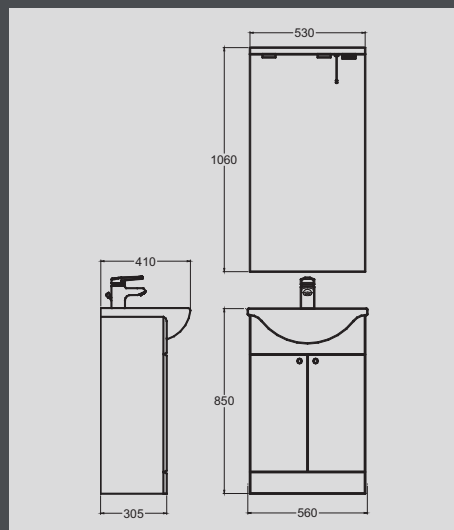

Tanaro Modular Bathroom Furniture

Code	Description	Retail Price
731624	560mm Vanity Unit	£274.99
721781	530mm Mirror Canopy Unit	£229.99

Code	Description	Retail Price
731625	660mm Vanity Unit	£294.99
721782	630mm Mirror Canopy Unit	£259.99

Code	Description	Retail Price
731626	750mm Vanity Unit	£474.99
721783	700mm Mirror Canopy Unit	£394.99
731627	850mm Vanity Unit	£519.99
721784	780mm Mirror Canopy Unit	£419.99

Carapelle Fitted Furniture - White Gloss

FITTED FURNITURE

COUNTERTOP UNIT			
Code	Description	Retail Price	
731592	500 x 640mm	£274.99	
731593	600 x 640mm	£289.99	
731595	700 x 640mm	£304.99	

IN LINE BASIN			
Code	Description	Retail Price	
721767	510 x 375mm	£384.99	
721768	610 x 375mm	£399.99	
721769	710 x 375mm	£419.99	

WC BASE UNIT INC. CISTERN			
Code	Description	Retail Price	
731600	500 x 820mm	£334.99	
731601	600 x 820mm	£349.99	

BASE UNIT			
Code	Description	Retail Price	
731602	200 x 640mm	£184.99	
731603	300 x 640mm	£204.99	

DRAWERLINE BASE UNIT			
Code	Description	Retail Price	
731604	300 x 640mm	£304.99	

SLIMLINE FITTED FURNITURE

COUNTERTOP UNIT			
Code	Description	Retail Price	
731606	500 x 640mm	£269.99	
731607	600 x 640mm	£279.99	
731608	700 x 640mm	£289.99	

IN LINE BASIN			
Code	Description	Retail Price	
721770	510 x 260mm	£364.99	

WC BASE UNIT INC. CISTERN			
Code	Description	Retail Price	
731610	500 x 820mm	£324.99	
731611	600 x 820mm	£344.99	
721771	Wall hanging kit	£199.99	

BASE UNIT			
Code	Description	Retail Price	
731612	200 x 640mm	£179.99	
731613	300 x 640mm	£194.99	

WALL, OPEN & TALL OPEN UNITS

SLIMLINE WALL UNIT			
Code	Description	Retail Price	
731612	200 x 640mm	£179.99	
731613	300 x 640mm	£194.99	

WALL UNIT			
Code	Description	Retail Price	
731615	500 x 640mm	£244.99	
731616	600 x 640mm	£259.99