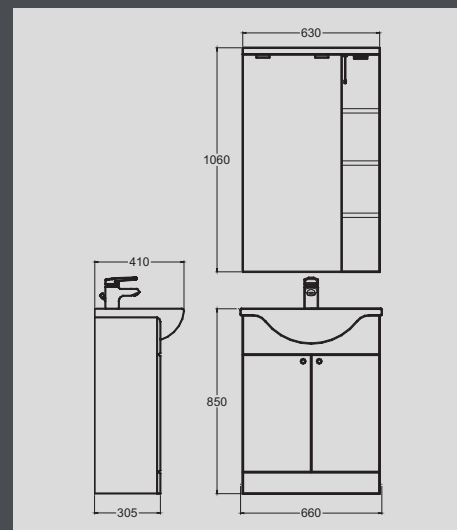

Tanaro Modular Bathroom Furniture

Code	Description	Retail Price
731624	560mm Vanity Unit	£274.99
721781	530mm Mirror Canopy Unit	£229.99

Code	Description	Retail Price
731625	660mm Vanity Unit	£294.99
721782	630mm Mirror Canopy Unit	£259.99

Code	Description	Retail Price
731626	750mm Vanity Unit	£474.99
721783	700mm Mirror Canopy Unit	£394.99
731627	850mm Vanity Unit	£519.99
721784	780mm Mirror Canopy Unit	£419.99

Carapelle Fitted Furniture - White Gloss

FITTED FURNITURE

COUNTERTOP UNIT			
Code	Description	Retail Price	
731592	500 x 640mm	£274.99	
731593	600 x 640mm	£289.99	
731595	700 x 640mm	£304.99	

IN LINE BASIN			
Code	Description	Retail Price	
721767	510 x 375mm	£384.99	
721768	610 x 375mm	£399.99	
721769	710 x 375mm	£419.99	

WC BASE UNIT INC. CISTERN			
Code	Description	Retail Price	
731600	500 x 820mm	£334.99	
731601	600 x 820mm	£349.99	

BASE UNIT			
Code	Description	Retail Price	
731602	200 x 640mm	£184.99	
731603	300 x 640mm	£204.99	

DRAWERLINE BASE UNIT			
Code	Description	Retail Price	
731604	300 x 640mm	£304.99	

SLIMLINE FITTED FURNITURE

COUNTERTOP UNIT			
Code	Description	Retail Price	
731606	500 x 640mm	£269.99	
731607	600 x 640mm	£279.99	
731608	700 x 640mm	£289.99	

IN LINE BASIN			
Code	Description	Retail Price	
721770	510 x 260mm	£364.99	

WC BASE UNIT INC. CISTERN			
Code	Description	Retail Price	
731610	500 x 820mm	£324.99	
731611	600 x 820mm	£344.99	
721771	Wall hanging kit	£199.99	

BASE UNIT			
Code	Description	Retail Price	
731612	200 x 640mm	£179.99	
731613	300 x 640mm	£194.99	

WALL, OPEN & TALL OPEN UNITS

SLIMLINE WALL UNIT			
Code	Description	Retail Price	
731612	200 x 640mm	£179.99	
731613	300 x 640mm	£194.99	

WALL UNIT			
Code	Description	Retail Price	
731615	500 x 640mm	£244.99	
731616	600 x 640mm	£259.99