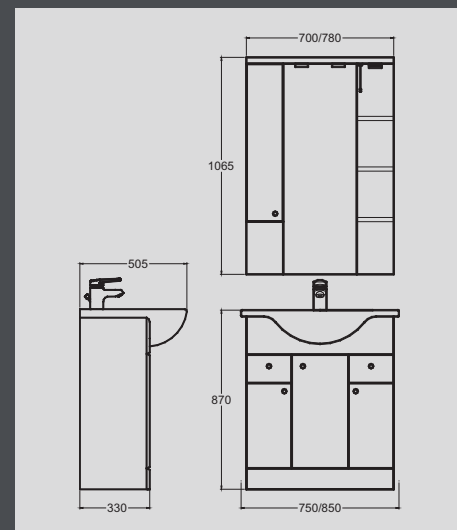

Code	Description	Retail Price
731625	660mm Vanity Unit	£294.99
721782	630mm Mirror Canopy Unit	£259.99

Code	Description	Retail Price
731626	750mm Vanity Unit	£474.99
721783	700mm Mirror Canopy Unit	£394.99
731627	850mm Vanity Unit	£519.99
721784	780mm Mirror Canopy Unit	£419.99