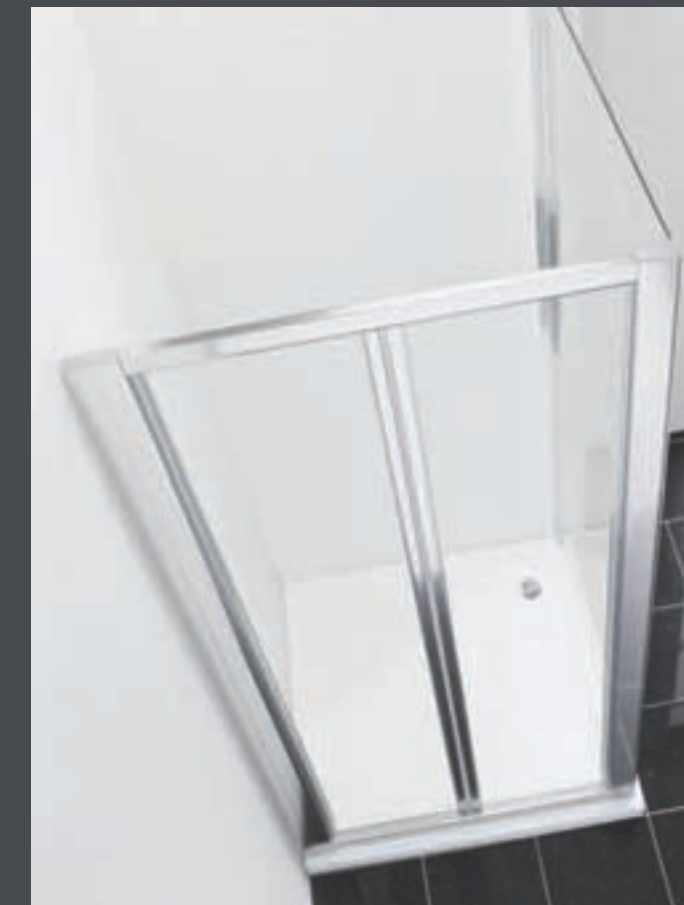

Code	Description	Retail Price
712460	1100mm	£344.99
712461	1200mm	£349.99
712462	1400mm	£389.99
712463	760mm Side Panel	£199.99
712464	800mm Side Panel	£204.99
712465	900mm Side Panel	£219.99

SHOWER ENCLOSURES

Ravana

Ravana

Ravana

Ravana

- QUAD**
- Extreme power shower tested
 - 6mm toughened safety glass with easy clean coating
 - Twin wheel steel runner system
 - 20mm adjustment for uneven walls
 - Reversible - can be fitted left / right handed
 - Shower enclosure height - 1850mm

Code	Description	Retail Price
712450	800 x 800mm	£479.99
712451	900 x 900mm	£499.99

- OFFSET QUAD**
- Extreme power shower tested
 - 6mm toughened safety glass with easy clean coating
 - Twin wheel steel runner system
 - 20mm adjustment for uneven walls
 - Reversible - can be fitted left / right handed
 - Shower enclosure height - 1850mm

Code	Description	Retail Price
712452	1200 x 800mm	£699.99

- PIVOT DOOR**
- Extreme power shower tested
 - 6mm toughened safety glass with easy clean coating
 - 5mm toughened safety glass side panel
 - 20mm adjustment for uneven walls
 - Reversible - can be fitted left / right handed
 - Shower enclosure height - 1850mm